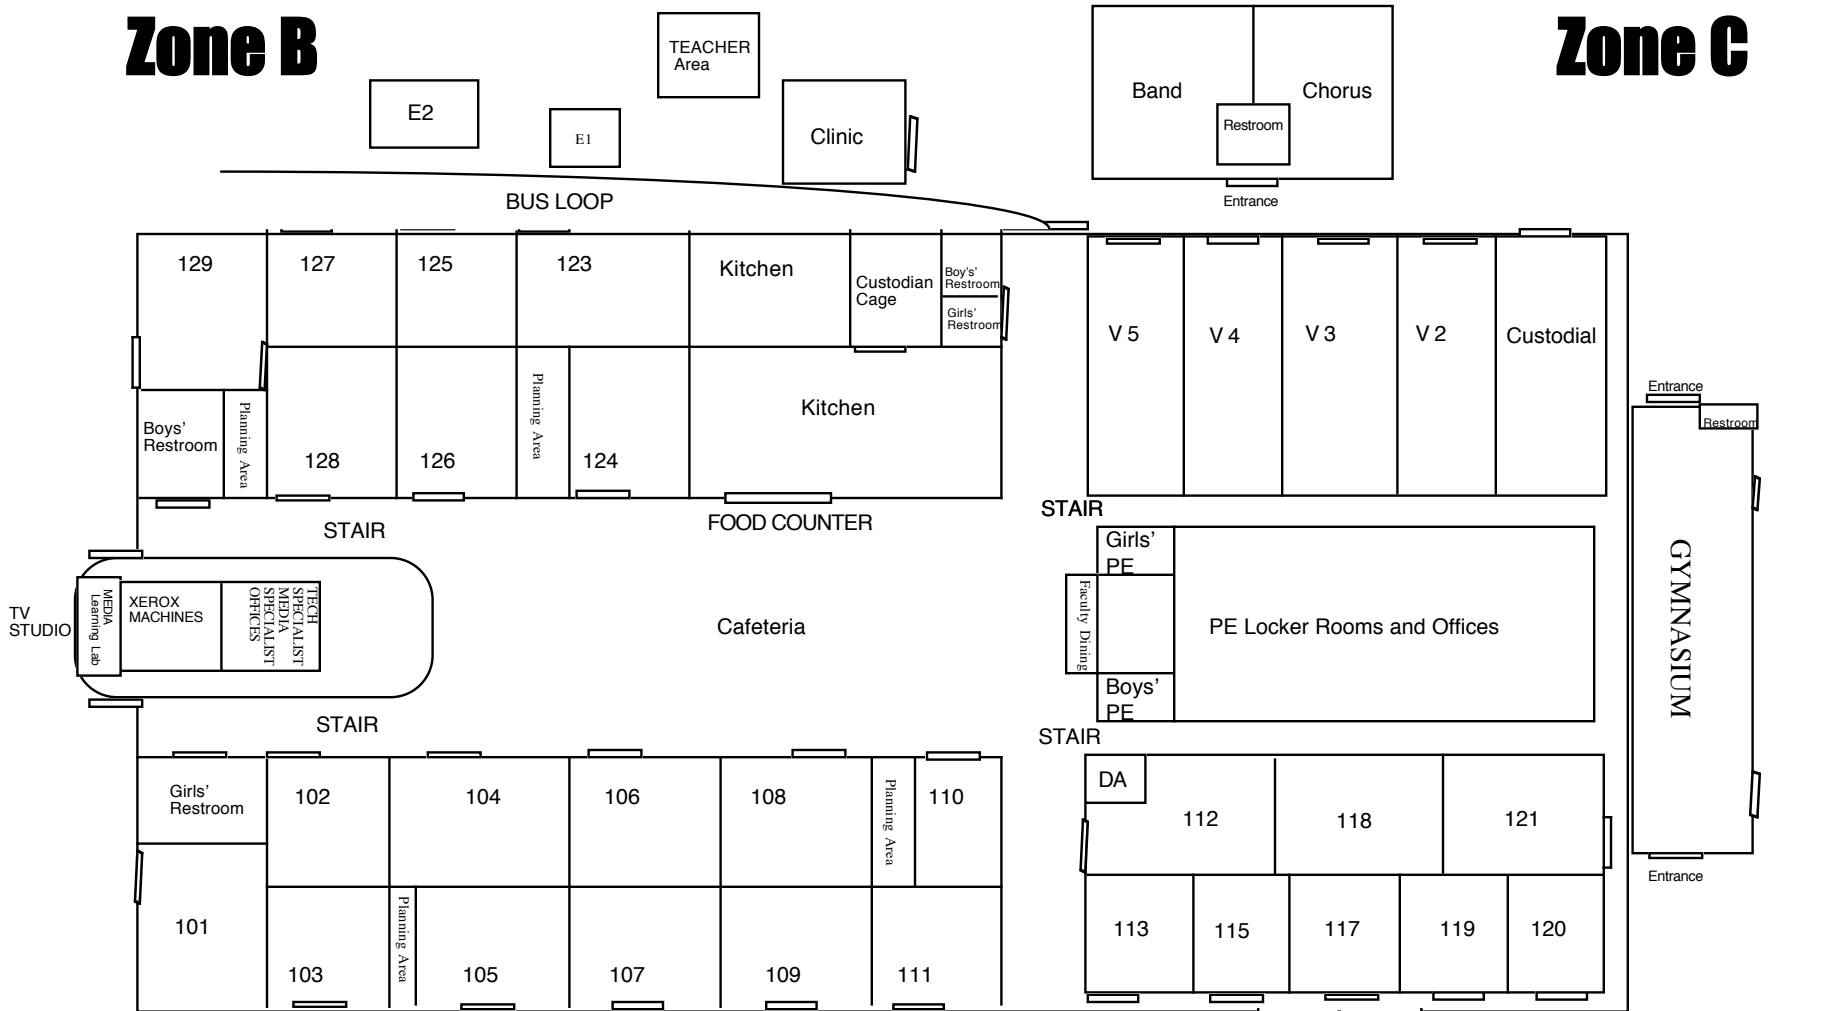

Ridgewood High School Floor Plan

Zone B

Zone C

First Floor

B-building
B-101, B-104, B-105,
B-108
B-201, B-204, B-205,
B-208

Ram Shack | W 28 | W 27 | ISS

TENNIS COURTS

MTEC
SOFTBALL
BASEBALL
FOOTBALL
FIELDS

Zone A

Zone E

Zone D